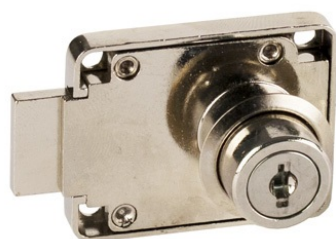

PRODUCT SHEET

Description:

Rim Lock MIC950 Backset 35mm, $\varnothing 19 \times 22$ mm, HCK SISO, RH, #J12 Nickel Plated

Item number:

14.01.096-5

Units	Box	Carton	HS Code	Barcode
Pcs.	12	120	8301300000	
				5704866032810