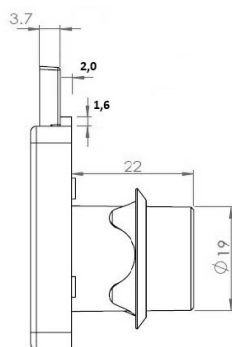

PRODUCT SHEET

Description:

Rim Lock 850, $\varnothing 19 \times 22 \text{mm}$, Drawer, NPL, Hinged Car Key SISO

Item number:

14.01.094-0

Units	Box	Carton	HS Code	Barcode
Pcs.	12	240	8301300000	
5704866032759				