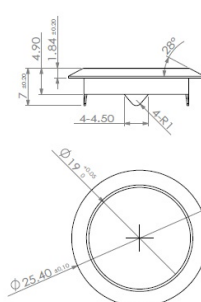

PRODUCT SHEET

Description:

Rim Lock 850, $\varnothing 19 \times 22 \text{mm}$, Drawer, NPL, Hinged Car Key SISO

Item number:

14.01.094-0

Units	Box	Carton	HS Code	Barcode
Pcs.	12	240	8301300000	
5704866032759				