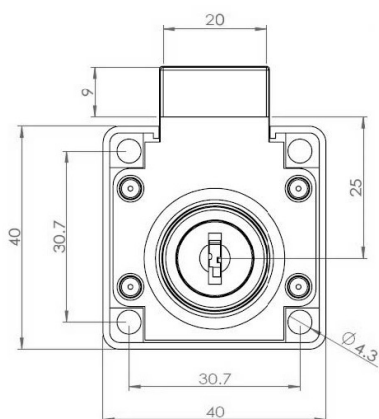

PRODUCT SHEET

Description:

Rim Lock 850, $\varnothing 19 \times 22 \text{mm}$, Drawer, NPL, Hinged Car Key SISO

Item number:

14.01.094-0

Units	Box	Carton	HS Code	Barcode
Pcs.	12	240	8301300000	
5704866032759				