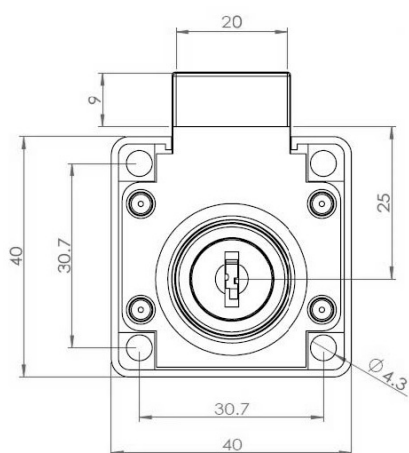

## Description:

Rim Lock 850,  $\varnothing 19 \times 22 \text{mm}$ , Drawer, Bronze Pl, KA D20, MK SISO

## Item number:

14.01.093-0

Units	Box	Carton	HS Code	Barcode
Pcs.	12	240	8301300000	
				5704866032742