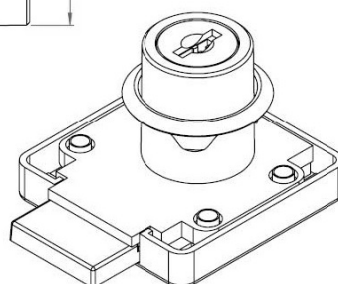

PRODUCT SHEET

Description:

Rim Lock 850, $\varnothing 19 \times 22 \text{mm}$, Drawer, Bronze Pl, KA D20, MK SISO

Item number:

14.01.093-0

Units	Box	Carton	HS Code	Barcode
Pcs.	12	240	8301300000	
				5704866032742

SISO A/S

Mileparken 11
DK-2740 Skovlunde
Denmark
VAT: DK 24786013

Phone +45 45 830 900

www.siso.dk
siso@siso.dk

Danske Bank
Nytorv Branch
Copenhagen
SWIFT: DABADKKK

Account no.
4180 3112 112936
IBAN Account
DK7230003112112936