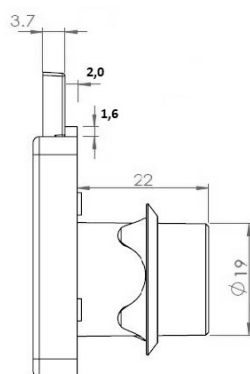

## Description:

Rim Lock 850,  $\varnothing 19 \times 22 \text{mm}$ , Drawer, Bronze Pl, KA D20, MK SISO

## Item number:

14.01.093-0

Units	Box	Carton	HS Code	Barcode
Pcs.	12	240	8301300000	
				5704866032742