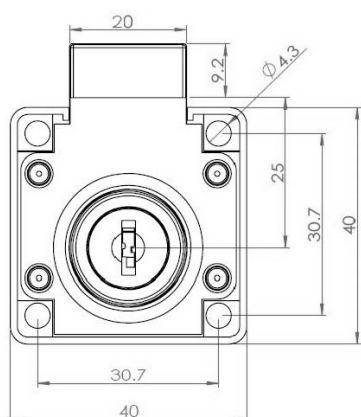

PRODUCT SHEET

Description:

Rim Lock 850, $\varnothing 19 \times 38 \text{mm}$, Drawer, NPL, CK SISO, KA D20

Item number:

14.01.088-5

Units	Box	Carton	HS Code	Barcode
Pcs.	12	120	8301300000	
				5704866462211