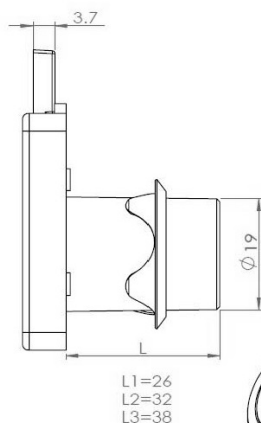

PRODUCT SHEET

Description:

Rim Lock 850, $\varnothing 19 \times 38 \text{mm}$, Drawer, NPL, CK SISO, KA D20

Item number:

14.01.088-5

Units	Box	Carton	HS Code	Barcode
Pcs.	12	120	8301300000	
				5704866462211