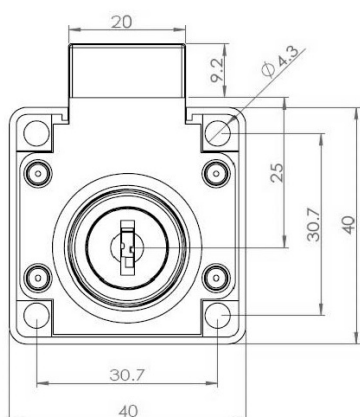

PRODUCT SHEET

Description:

Rim Lock MIC850, $\varnothing 19 \times 32$ mm, Body Only, #J11+#J12, Drawer, NPL, Blue Plastic Plug For Protection & Quick Fixing

Item number:

14.01.079-0

Units	Box	Carton	HS Code	Barcode
Pcs.	20	200	8301300000	
				5704866032650