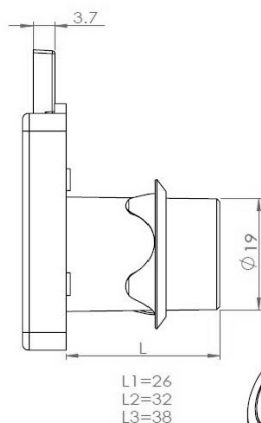

PRODUCT SHEET

Description:

Rim Lock MIC850, $\varnothing 19 \times 32$ mm, Body Only, #J11+#J12, Drawer, NPL, Blue Plastic Plug For Protection & Quick Fixing

Item number:

14.01.079-0

Units	Box	Carton	HS Code	Barcode
Pcs.	20	200	8301300000	
				5704866032650