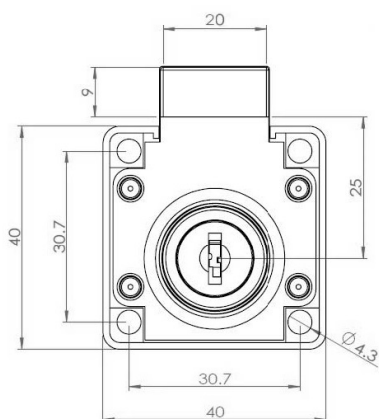

PRODUCT SHEET

Description:

Rim Lock 850, $\varnothing 19 \times 22 \text{mm}$, Drawer, NPL, MK SISO, KA D20

Item number:

14.01.065-7

Units	Box	Carton	HS Code	Barcode
Pcs.	12	192	8301300000	
				5704866515696