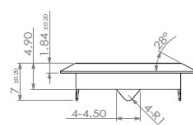

PRODUCT SHEET

Description:

Rim Lock 850, $\varnothing 19 \times 22 \text{mm}$, Drawer, NPL, MK SISO, KA D20

Item number:

14.01.065-7

Units	Box	Carton	HS Code	Barcode
Pcs.	12	192	8301300000	
				5704866515696