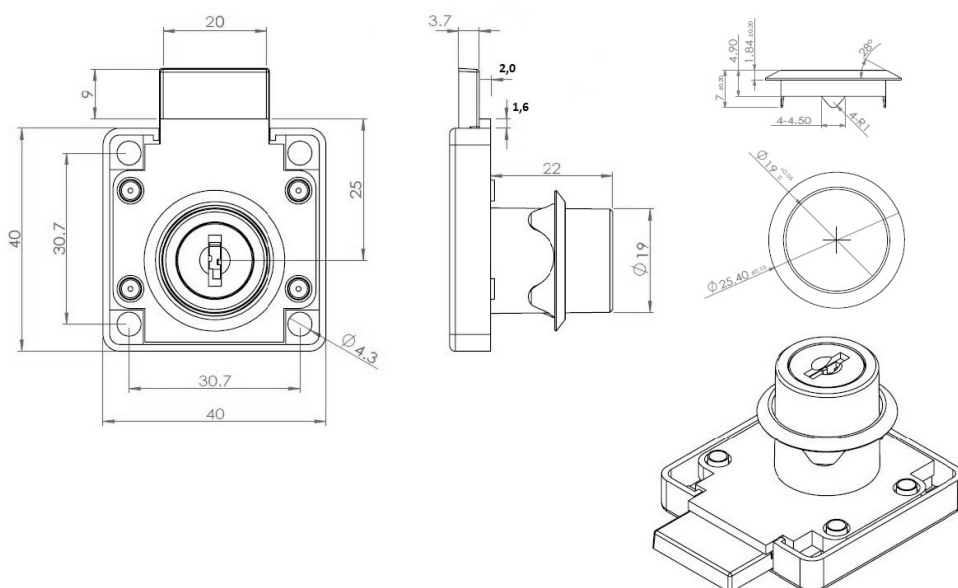

PRODUCT SHEET

Description:

Rim Lock 850, $\varnothing 19 \times 22 \text{mm}$, Drawer, NPL, CK SISO, KA D20

Item number:

14.01.065-5

Units	Box	Carton	HS Code	Barcode
Pcs.	12	192	8301300000	
				5704866453950