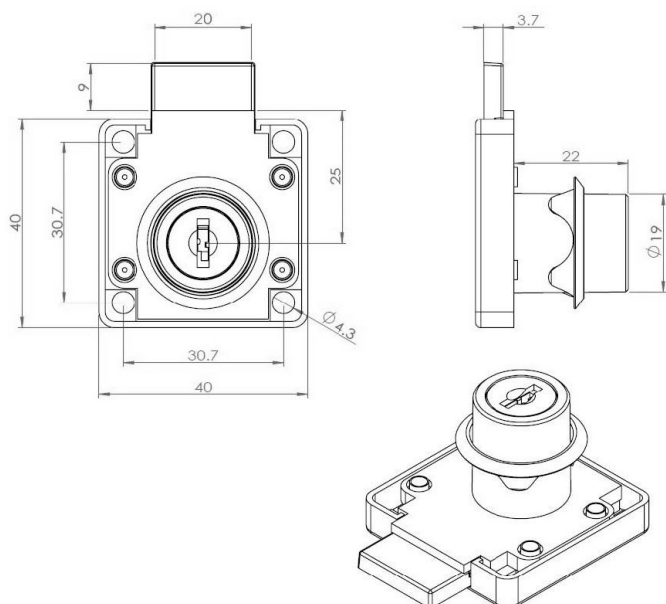

PRODUCT SHEET

Description:

Rim Lock 850, $\varnothing 19 \times 22 \text{mm}$, Right Hand, Black Anodized, CK SISO

Item number:

14.01.060-0

Units	Box	Carton	HS Code	Barcode
Pcs.	12	192	8301300000	
				5704866032438

RIGHT

SISO A/S

Mileparken 11
DK-2740 Skovlunde
Denmark
VAT: DK 24786013

Phone +45 45 830 900

www.siso.dk
siso@siso.dk

Danske Bank
Nytorv Branch
Copenhagen
SWIFT: DABADKKK

Account no.
4180 3112 112936
IBAN Account
DK7230003112112936