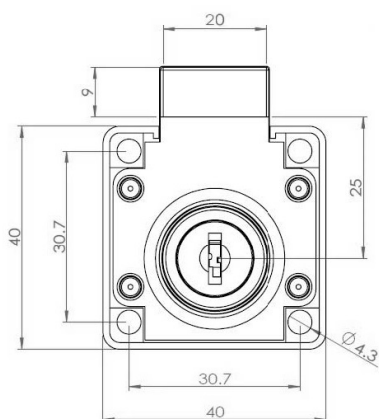

PRODUCT SHEET

Description:

Rim Lock 850, $\varnothing 19 \times 22 \text{mm}$, Drawer, NPL, CK SISO

Item number:

14.01.052-2

Units	Box	Carton	HS Code	Barcode
Pcs.	12	192	8301300000	
				5704866032292

SISO A/S