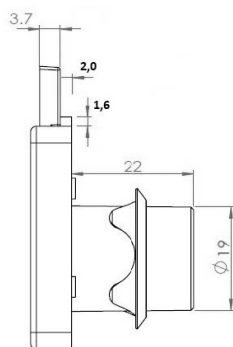

PRODUCT SHEET

Description:

Rim Lock 850, $\varnothing 19 \times 22 \text{mm}$, Drawer, NPL, CK SISO

Item number:

14.01.052-2

Units	Box	Carton	HS Code	Barcode
Pcs.	12	192	8301300000	
				5704866032292

SISO A/S