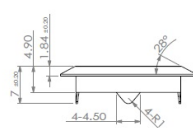

PRODUCT SHEET

Description:

Rim Lock 850, $\varnothing 19 \times 22 \text{mm}$, Drawer, NPL, CK SISO

Item number:

14.01.052-2

Units	Box	Carton	HS Code	Barcode
Pcs.	12	192	8301300000	
				5704866032292

SISO A/S