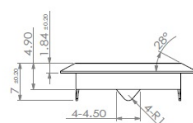

PRODUCT SHEET

Description:

Rim Lock 850, $\varnothing 19 \times 22 \text{mm}$, Drawer, Alu Finish, CK SISO, KA D20

Item number:

14.01.048-0

Units	Box	Carton	HS Code	Barcode
Pcs.	12	240	8301300000	
				5704866032209