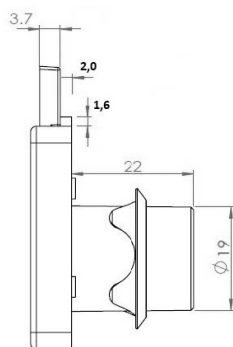

PRODUCT SHEET

Description:

Rim Lock 850, $\varnothing 19 \times 22 \text{mm}$, Drawer, NPL, CK SISO, KA H05

Item number:

14.01.040-8

Units	Box	Carton	HS Code	Barcode
Pcs.	12	192	8301300000	
				5704866032032