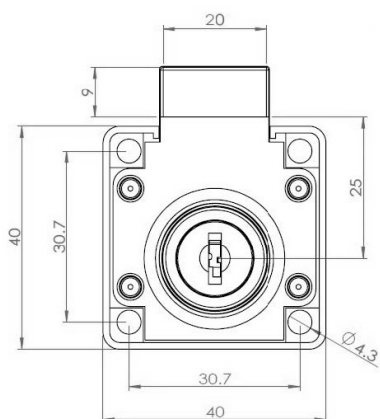

PRODUCT SHEET

Description:

Rim Lock 850, $\varnothing 19 \times 22 \text{mm}$, Drawer, NPL, CK SISO, KA H05

Item number:

14.01.040-8

Units	Box	Carton	HS Code	Barcode
Pcs.	12	192	8301300000	
				5704866032032