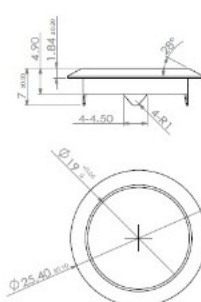

PRODUCT SHEET

Description:

Rim Lock 850, $\varnothing 19 \times 22 \text{mm}$, Drawer, NPL, CK SISO, KA H04

Item number:

14.01.040-7

| Units | Box | Carton | HS Code | Barcode |
|-------|-----|--------|------------|--|
| Pcs. | 12 | 192 | 8301300000 |  |
| | | | | 5704866032025 |