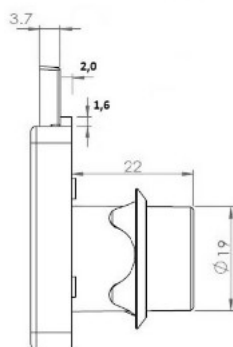

PRODUCT SHEET

Description:

Rim Lock 850, $\varnothing 19 \times 22 \text{mm}$, Drawer, NPL, CK SISO, KA H04

Item number:

14.01.040-7

| Units | Box | Carton | HS Code | Barcode |
|-------|-----|--------|------------|--|
| Pcs. | 12 | 192 | 8301300000 |  |
| | | | | 5704866032025 |