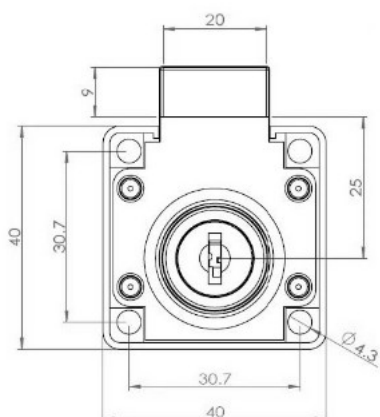

PRODUCT SHEET

Description:

Rim Lock 850, $\varnothing 19 \times 22 \text{mm}$, Drawer, NPL, CK SISO, KA H04

Item number:

14.01.040-7

| Units | Box | Carton | HS Code | Barcode |
|-------|-----|--------|------------|--|
| Pcs. | 12 | 192 | 8301300000 |  |
| | | | | 5704866032025 |