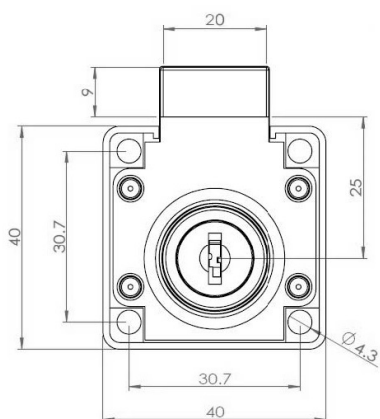

## Description:

Rim Lock MIC850,  $\varnothing 19 \times 22 \text{mm}$ , Body Only, #J11+#J12, Drawer, NPL, Blue Plastic Plug For Protection & Quick Fixing

## Item number:

14.01.014-0

Units	Box	Carton	HS Code	Barcode
Pcs.	24	240	8301300000	
				5704866031677