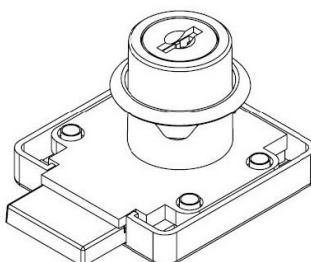

PRODUCT SHEET

Description:

Rim Lock MIC850, $\varnothing 19 \times 22 \text{mm}$, Body Only, #J11+#J12, Drawer, NPL, Blue Plastic Plug For Protection & Quick Fixing

Item number:

14.01.014-0

Units	Box	Carton	HS Code	Barcode
Pcs.	24	240	8301300000	
				5704866031677

SISO A/S

Mileparken 11
DK-2740 Skovlunde
Denmark
VAT: DK 24786013

Phone +45 45 830 900

www.siso.dk
siso@siso.dk

Danske Bank
Nytorv Branch
Copenhagen
SWIFT: DABADKKK

Account no.
4180 3112 112936
IBAN Account
DK7230003112112936