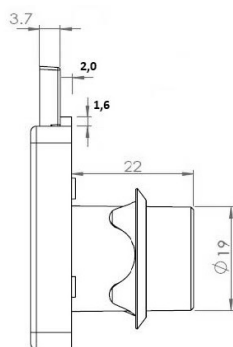

## Description:

Rim Lock MIC850,  $\varnothing 19 \times 22 \text{mm}$ , Body Only, #J11+#J12, Drawer, NPL, Blue Plastic Plug For Protection & Quick Fixing

## Item number:

14.01.014-0

Units	Box	Carton	HS Code	Barcode
Pcs.	24	240	8301300000	
				5704866031677