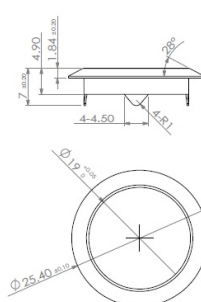

## Description:

Rim Lock MIC850,  $\varnothing 19 \times 22 \text{mm}$ , Body Only, #J11+#J12, Drawer, NPL, Blue Plastic Plug For Protection & Quick Fixing

## Item number:

14.01.014-0

Units	Box	Carton	HS Code	Barcode
Pcs.	24	240	8301300000	
				5704866031677