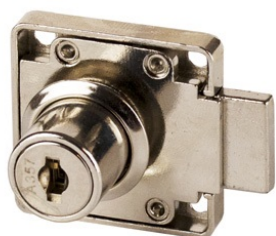

PRODUCT SHEET

Description:

Rim Lock MIC850S, NPL, $\varnothing 19 \times 22$ mm LH, Snake CK SISO, #01, Lef Hand, F/Every 12 Pcs We Supply 1 Blue Master Key & 1, Red Interchangeable Key, 1000 Key Codes

Item number:

14.00.222-0

Units	Box	Carton	HS Code	Barcode
Pcs.	20	200	8301300000	
				5704866106160