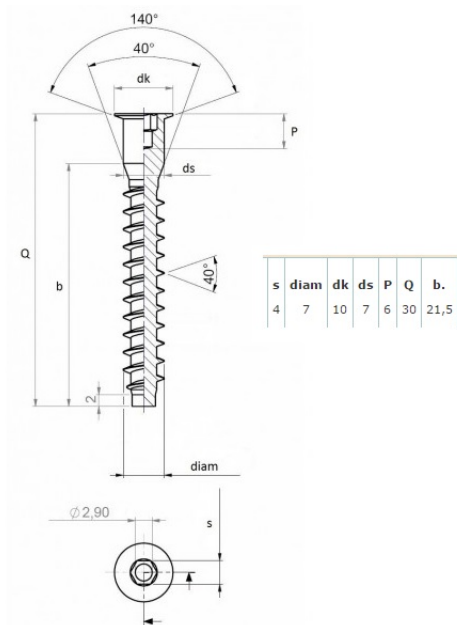

PRODUCT SHEET

Description:

Assembla Screw, CSK, Hex, $\varnothing 7,0 \times 30 \text{mm}$, Steel BZP,W/Hole F/Cap

Item number:

12.17.028-1

Units	Box	Carton	HS Code	Barcode
Pcs.	1	2500	7318149199	 5704866030250