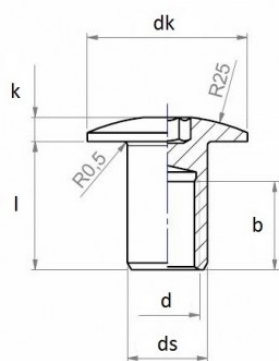

PRODUCT SHEET

Description:

Steel Head D-595,5mm Hex,M8,Head $\varnothing 20 \times 3$ mm,Shaft $\varnothing 10 \times 16$ mm,BLK

Item number:

12.09.932-0

Units	Box	Carton	HS Code	Barcode
Pcs.	1	1000	7318190090	
				5704866026215