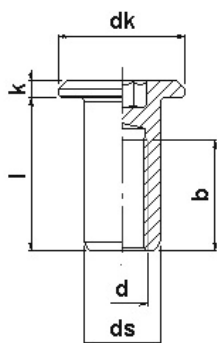

PRODUCT SHEET

Description:

Steel Head F593,5mm Hex,M8,Head $\varnothing 17 \times 2$ mm,Shaft $\varnothing 10 \times 11,5$ mm,BPL

Item number:

12.09.890-0

Units	Box	Carton	HS Code	Barcode
Pcs.	1	2000	7318190090	
				5704866026123