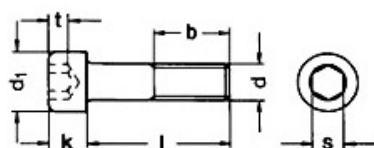

PRODUCT SHEET

Description:

Inbus Screw, M6 x 50mm, Hex 5mm, Stainless Steel A2, DIN 912

Item number:

12.06.329-0

Units	Box	Carton	HS Code	Barcode
Pcs.	100	1400	7318155290	
				5704866461603

d	6
l	50
b	24
d1	10
k	6
max.	
s	5
t	3
min.	