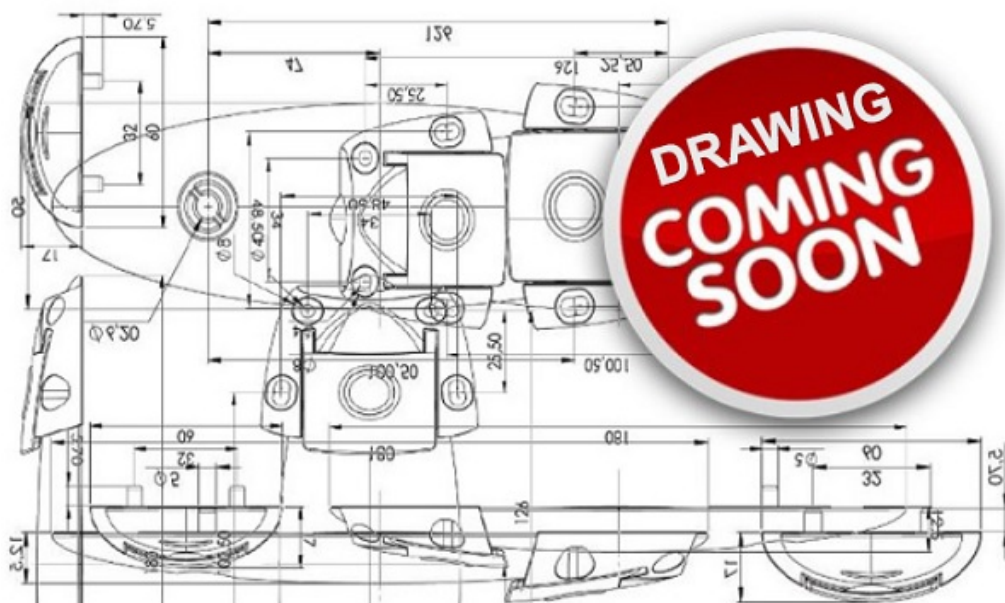

PRODUCT SHEET

Description:

Insex Key, 5mm, L-Shaped 75x31mm, Hardened Steel, BZP

Item number:

12.06.021-1

Units	Box	Carton	HS Code	Barcode
Pcs.	1	500	7318290090	 5704866022286

SISO A/S

Mileparken 11
DK-2740 Skovlunde
Denmark
VAT: DK 24786013