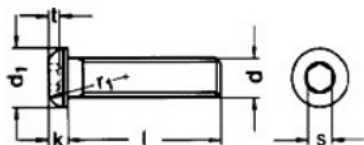

PRODUCT SHEET

Description:

Socket Button Head Screw, M8x16mm, SS/A2, ISO 7380, W/Hex

Item number:

12.03.236-0

Units	Box	Carton	HS Code	Barcode
Pcs.	200	2000	7318155290	 5704866445313

d	M 8
l	16
d1 max.	14
k max.	4,4
r1	7,5
s	5
t min.	3,2

SISO A/S

Mileparken 11
DK-2740 Skovlunde
Denmark
VAT: DK 24786013

Phone +45 45 830 900

www.siso.dk
siso@siso.dk

Danske Bank
Nytorv Branch
Copenhagen
SWIFT: DABADKKK

Account no.
4180 3112 112936
IBAN Account
DK7230003112112936