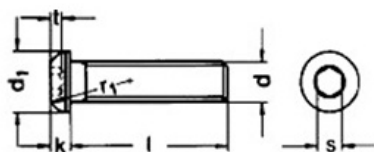

PRODUCT SHEET

Description:

Socket Button Head Screw, M6x25mm, SS/A2, ISO 7380, W/Hex

Item number:

12.03.215-0

Units	Box	Carton	HS Code	Barcode
Pcs.	500	4000	7318155290	
				5704866021302

d	M 6
l	25
d1 max.	10,5
k max.	3,3
r1	5,6
s	4
t min.	2,4

SISO A/S

Mileparken 11
DK-2740 Skovlunde
Denmark
VAT: DK 24786013

Phone +45 45 830 900

www.siso.dk
siso@siso.dk

Danske Bank
Nytorv Branch
Copenhagen
SWIFT: DABADKKK

Account no.
4180 3112 112936
IBAN Account
DK7230003112112936