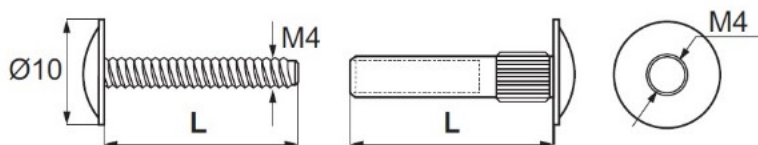

## Description:

Connecting Screw, 30-40mm, Bore 5mm, M4, Steel Brass Pl.

## Item number:

11.06.751-1

Units	Box	Carton	HS Code	Barcode
Set		3000	7318155898	 5704866014984

Panel thickness	Screw "L"	Tube "L"	NPL	BPL	BRZ	BLK
20 - 30 mm	M4 x 14 mm	M4 x 20 mm	# 11.06.730	available	upon request	request
25 - 35 mm	M4 x 14 mm	M4 x 25 mm	# 11.06.735	available	upon request	request
27 - 37 mm	M4 x 14 mm	M4 x 27 mm	# 11.06.740	available	upon request	request
30 - 40 mm	M4 x 17 mm	M4 x 27/30 mm	# 11.06.750	# 11.06.751	# 11.06.752	# 11.06.753