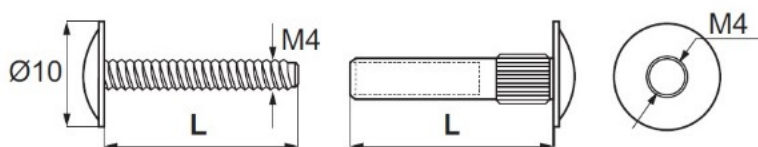

## Description:

Connecting Screw, 20-30mm, Bore 5mm, M4, Steel Nickel Pl.

## Item number:

11.06.730-1

Units	Box	Carton	HS Code	Barcode
Set		4500	7318155898	 5704866014885

Panel thickness	Screw "L"	Tube "L"	NPL	BPL	BRZ	BLK
20 - 30 mm	M4 x 14 mm	M4 x 20 mm	# 11.06.730	available	upon request	upon request
25 - 35 mm	M4 x 14 mm	M4 x 25 mm	# 11.06.735	available	upon request	upon request
27 - 37 mm	M4 x 14 mm	M4 x 27 mm	# 11.06.740	available	upon request	upon request
30 - 40 mm	M4 x 17 mm	M4 x 27/30 mm	# 11.06.750	# 11.06.751	# 11.06.752	# 11.06.753