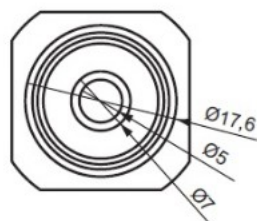

PRODUCT SHEET

Description:

Click Button Panel Connector, Grey PC, Male, $\varnothing 20,5 \times 20,5$ mm, No Screws. To be fixed W/Screw or by Glue, Max Pull Out Load, 5 Kg.pr. Clip, 10mm Panel Distance, $\varnothing 5$ mm Screw Hole

Item number:

11.05.818-5

Units	Box	Carton	HS Code	Barcode
Pcs.	1	5000	3926909790	
				5704866484398

Male

SISO A/S

Mileparken 11
DK-2740 Skovlunde
Denmark
VAT: DK 24786013

Phone +45 45 830 900

www.siso.dk
siso@siso.dk