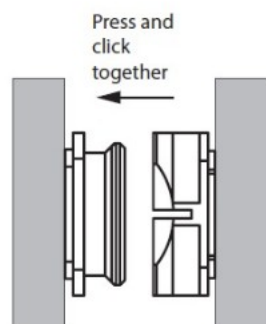

SISO A/S

Mileparken 11
DK-2740 Skovlunde
Denmark
VAT: DK 24786013

Phone +45 45 830 900

www.siso.dk
siso@siso.dk

Danske Bank
Nytorv Branch
Copenhagen
SWIFT: DABADKKK

Account no.
4180 3112 112936
IBAN Account
DK7230003112112936