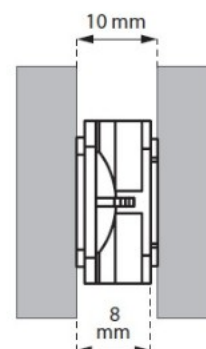

PRODUCT SHEET

Description:

Click Button Panel Connector, Grey PC, Male, $\varnothing 20,5 \times 20,5$ mm, No Screws. To be fixed W/Screw or by Glue, Max Pull Out Load, 5 Kg.pr. Clip, 10mm Panel Distance, $\varnothing 5$ mm Screw Hole

Item number:

11.05.818-5

Units	Box	Carton	HS Code	Barcode
Pcs.	1	5000	3926909790	
				5704866484398

Male

SISO A/S

Mileparken 11
DK-2740 Skovlunde
Denmark
VAT: DK 24786013

Phone +45 45 830 900

www.siso.dk
siso@siso.dk