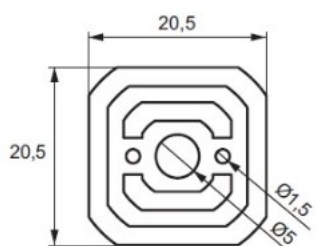

PRODUCT SHEET

Description:

Click Button Panel Connector, Grey PC, Male, $\varnothing 20,5 \times 20,5$ mm, No Screws. To be fixed W/Screw or by Glue, Max Pull Out Load, 5 Kg.pr. Clip, 10mm Panel Distance, $\varnothing 5$ mm Screw Hole

Item number:

11.05.818-5

Units	Box	Carton	HS Code	Barcode
Pcs.	1	5000	3926909790	
				5704866484398

Male

SISO A/S

Mileparken 11
DK-2740 Skovlunde
Denmark
VAT: DK 24786013

Phone +45 45 830 900

www.siso.dk
siso@siso.dk