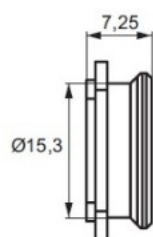

PRODUCT SHEET

Description:

Click Button Panel Connector, Grey PC, Male, $\varnothing 20,5 \times 20,5$ mm, No Screws. To be fixed W/Screw or by Glue, Max Pull Out Load, 5 Kg.pr. Clip, 10mm Panel Distance, $\varnothing 5$ mm Screw Hole

Item number:

11.05.818-5

Units	Box	Carton	HS Code	Barcode
Pcs.	1	5000	3926909790	
				5704866484398

Male

SISO A/S

Mileparken 11
DK-2740 Skovlunde
Denmark
VAT: DK 24786013

Phone +45 45 830 900

www.siso.dk
siso@siso.dk