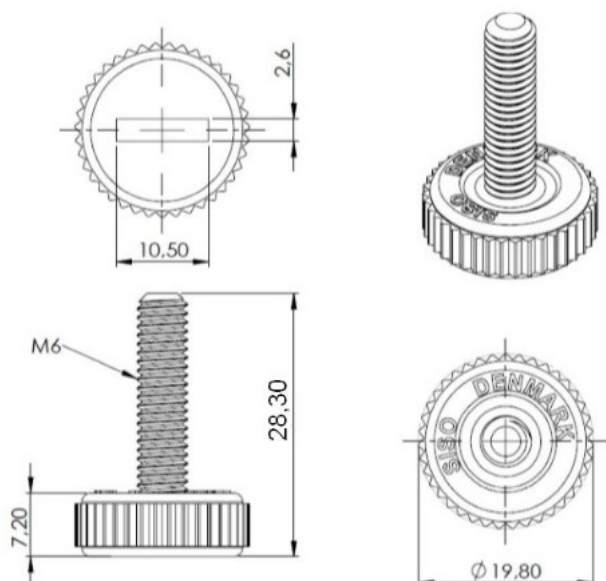

PRODUCT SHEET

Description:

Adjust. Glide Beta, $\varnothing 20$ mm, Black PA, Stud M6x22mm, W/Slot in

Item number:

10.17.053-1

Units	Box	Carton	HS Code	Barcode
Pcs.	500	3000	8302420090	
				5704866009287

SISO A/S