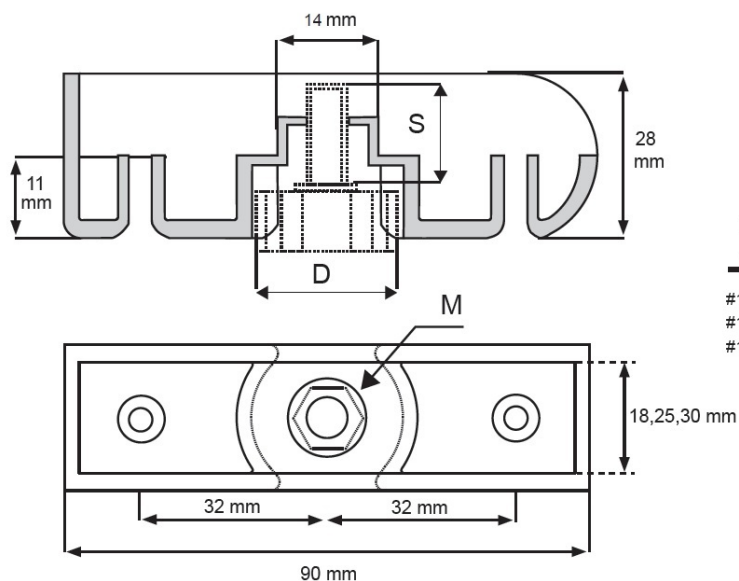

PRODUCT SHEET

Description:

Panel Shoe W/Adjust. Glide $\varnothing 31$ mm, BLK, Stud M8x22mm, F/25mm Panel

Item number:

10.16.350-2

| Units | Box | Carton | HS Code | Barcode |
|-------|-----|--------|------------|--|
| Pcs. | 4 | 400 | 3926300090 |  |
| | | | | 5704866008938 |

| Item - number | Panel thickness | D glide | M size | S stud |
|---------------|-----------------|------------------------------|--------|--------|
| #10.16.345 | 18 mm | $\varnothing 24 \times 8$ mm | M6 | 22 mm |
| #10.16.350 | 25 mm | $\varnothing 31 \times 8$ mm | M8 | 22 mm |
| #10.16.360 | 28 mm | $\varnothing 31 \times 8$ mm | M8 | 22 mm |