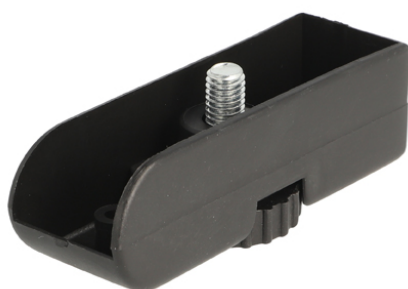

PRODUCT SHEET

Description:

Panel Shoe W/Adjust. Glide $\varnothing 31$ mm, BLK, Stud M8x22mm, F/25mm Panel

Item number:

10.16.350-2

| Units | Box | Carton | HS Code | Barcode |
|-------|-----|--------|------------|--|
| Pcs. | 4 | 400 | 3926300090 |  |
| | | | | 5704866008938 |

| Item - number | Panel thickness | D glide | M size | S stud |
|---------------|-----------------|------------------------------|--------|--------|
| #10.16.345 | 18 mm | $\varnothing 24 \times 8$ mm | M6 | 22 mm |
| #10.16.350 | 25 mm | $\varnothing 31 \times 8$ mm | M8 | 22 mm |
| #10.16.360 | 28 mm | $\varnothing 31 \times 8$ mm | M8 | 22 mm |