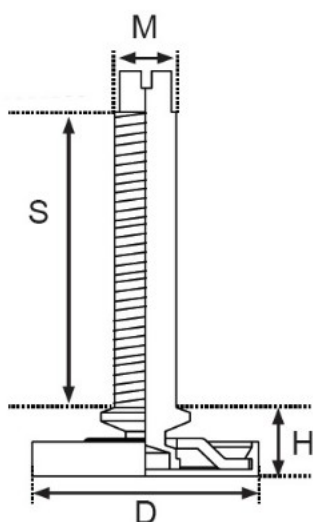

PRODUCT SHEET

Description:

Adjust. Swivel Glide Como, $\varnothing 33$ mm, Steel BZP, Stud M10x94mm, W/Slot in the Top of the Stud. Incl. Transparent Floor, Protection Cover

Item number:

10.16.270-0

Units	Box	Carton	HS Code	Barcode
Pcs.	1	300	8302420090	 5704866008747

Item - number	Finish	D diameter	H height	M size	S stud
#10.16.250	BZP	$\varnothing 33$	6 mm	M8	64 mm
#10.16.278	BZP	$\varnothing 33$	6 mm	M10	74 mm
#10.16.279	BZP	$\varnothing 33$	6 mm	M10	84 mm
#10.16.270	BZP	$\varnothing 33$	6 mm	M10	94 mm