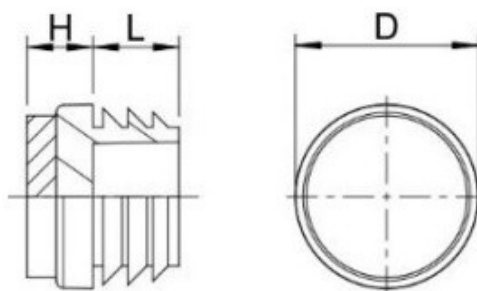

PRODUCT SHEET

Description:

Insert Glide For Round Tubes, Diam 30mm, PE, Black

Item number:

10.02.130-0

Units	Box	Carton	HS Code	Barcode
Pcs.	500	1000	3901908099	
				5704866006941

D	H	L
14,0	4,0	9,3
15,0	4,0	9,6
19,0	4,1	11,0
20,0	4,0	12,0
22,0	4,0	11,8
25,0	5,0	11,8
30,0	5,0	14,0
35,0	5,0	14,3
40,0	5,0	11,7
42,0	5,0	11,5
50,0	5,2	16,0