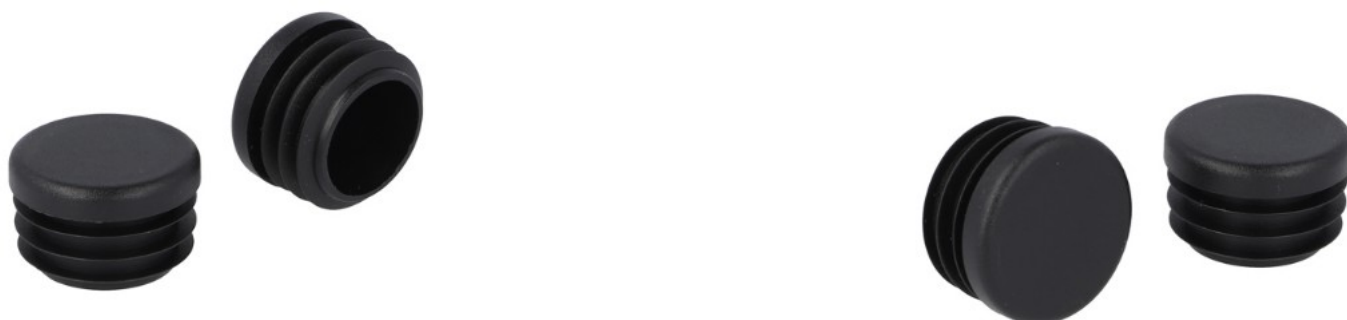

PRODUCT SHEET

Description:

Insert Glide For Round Tubes, Diam 30mm, PE, Black

Item number:

10.02.130-0

Units	Box	Carton	HS Code	Barcode
Pcs.	500	1000	3901908099	
				5704866006941

D	H	L
14,0	4,0	9,3
15,0	4,0	9,6
19,0	4,1	11,0
20,0	4,0	12,0
22,0	4,0	11,8
25,0	5,0	11,8
30,0	5,0	14,0
35,0	5,0	14,3
40,0	5,0	11,7
42,0	5,0	11,5
50,0	5,2	16,0