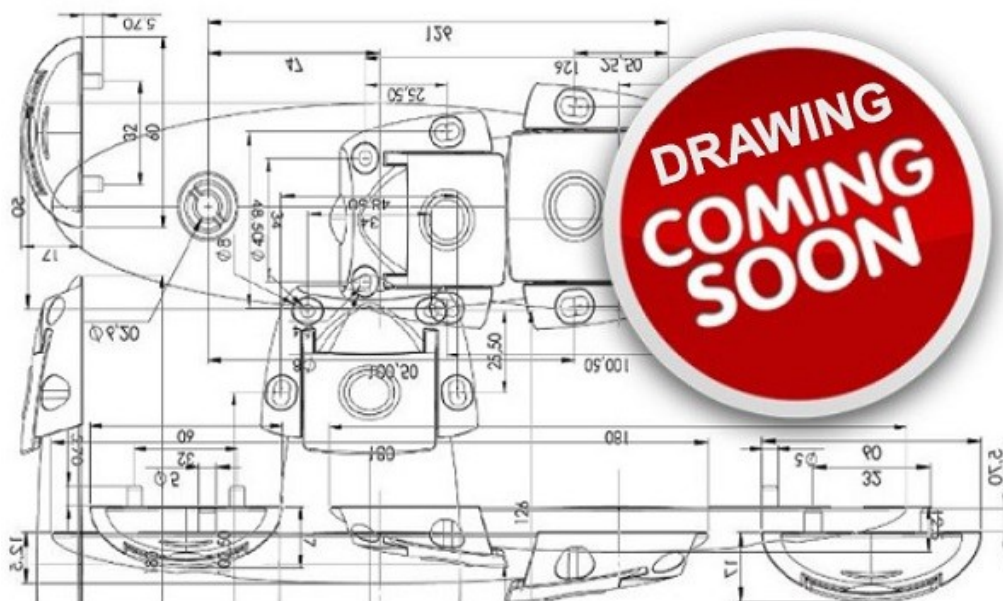

PRODUCT SHEET

Description:

Umbrella Fitting Screw, Dome W/Slot, M5x6mm, Bore: $\varnothing$ 6mm, Brass For Wood Thickness 36-38 mm

Item number:

04.03.550-0

Units	Box	Carton	HS Code	Barcode
Pcs.	1	10000	7415330000	 5704866002561

SISO A/S

Mileparken 11
DK-2740 Skovlunde
Denmark
VAT: 24786013

Phone +45 45 830 900

www.siso.dk
siso@siso.dk

Danske Bank
Nytorv Branch
Copenhagen
SWIFT: DABADKKK

Account no.
4180 3112 112936
IBAN Account
DK7230003112112936