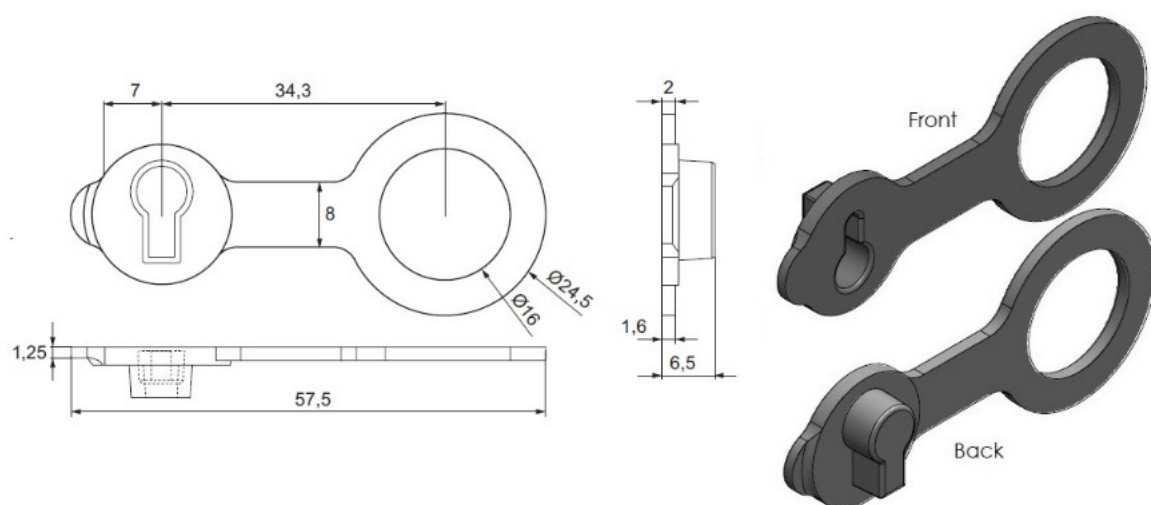

PRODUCT SHEET

Description:

Soft Plug for Sliding Door Lock C409, Silicon, Grey RAL 7001

Item number:

14.09.303-0

Units	Box	Carton	HS Code	Barcode
Pcs.	100	10000	3910000090	
				5704866489195

SISO A/S

Mileparken 11
DK-2740 Skovlunde
Denmark
VAT: DK24786013