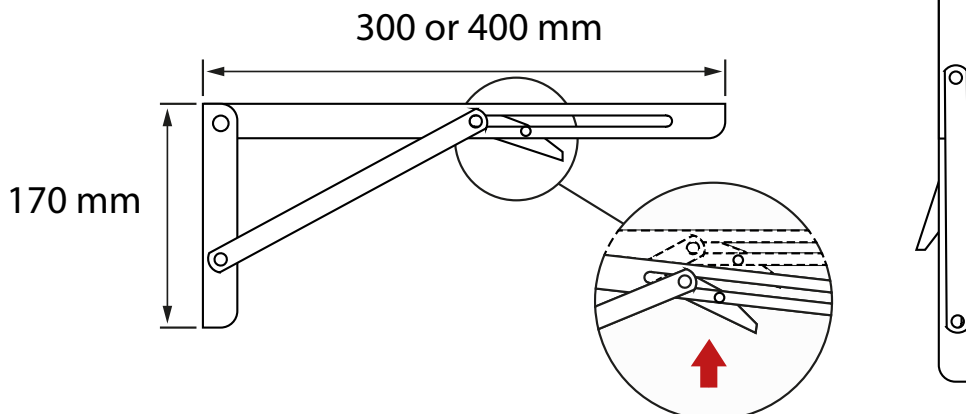

FOLDING SHELF/TABLE BRACKET

Ideal for saving space in your kitchen, shop, workshop, boat, motor home, trailer, balcony, bathroom, etc.

With push-button lock / release mechanism for easy folding.

Material: Steel or Stainless steel 304
 Size: 300 or 400 mm
 Finish: Raw SS-304 or Black/White painted
 Load capacity: 60 kg. per pair (2 brackets)

Item No.:

300 mm – Black – 1 pair	# 15.11.520
300 mm - White – 1 pair	# 15.11.521
300 mm - SS-304 - 1 pair	# 15.11.522
400 mm – Black – 1 pair	# 15.11.530
400 mm – White – 1 pair	# 15.11.531
400 mm - SS-304 - 1 pair	# 15.11.532