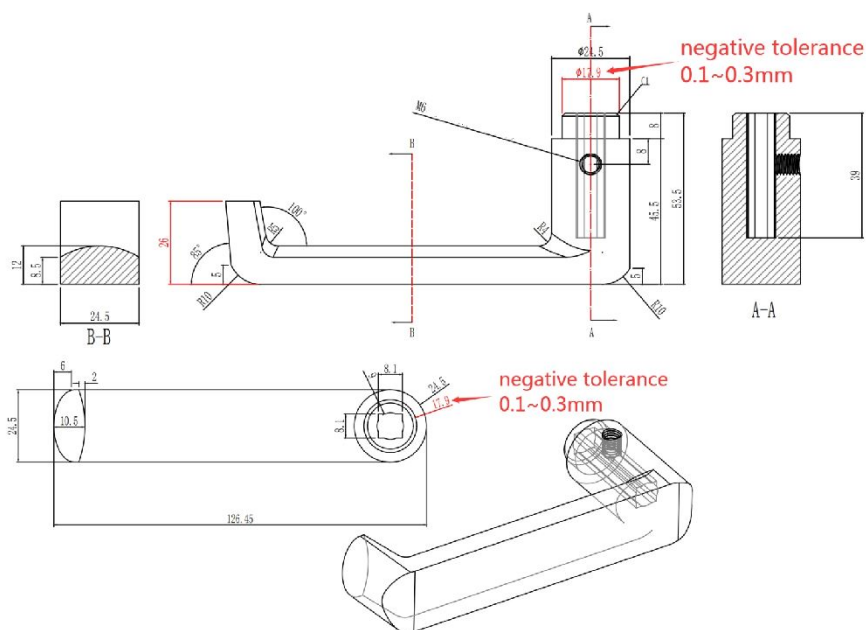

PRODUCT SHEET

Description:

Door Lock Alu Handle "Frank", Black Finish, 8x8x100mm Split Spindle

Item number:

27.20.208-4

Units	Box	Carton	HS Code	Barcode
Pair	1	40	7616991099	
				5704866495714

SISO A/S

Mileparken 11
DK-2740 Skovlunde
Denmark
VAT: DK 24786013