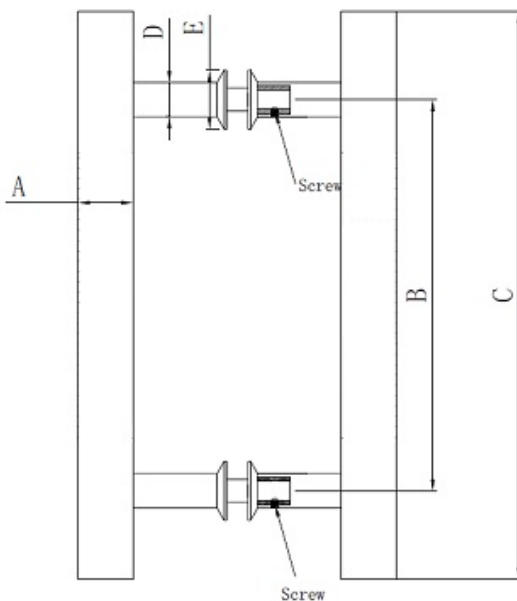

PRODUCT SHEET

Description:

Door Handle "Oder" SS304 Black Finish, $\varnothing 25 \times 400 \text{mm}$, cc 300mm, 8-12mm Glass Thickness, Bore: $\varnothing 12 \text{mm}$

Item number:

17.87.006-4

Units	Box	Carton	HS Code	Barcode
Pair	1	10	8302415000	 5704866499699

ITEM NO.	A (\varnothing)	B	C	D (\varnothing)	E (\varnothing)	FINISH
17.87.000-0	25	200	300	19	25	BRUSHED
17.87.005-0	25	300	400	19	25	POLISHED
17.87.006-0	25	300	400	19	25	BRUSHED
17.87.009-0	25	600	1000	19	25	BRUSHED
17.87.010-0	32	300	450	22	27.5	BRUSHED
17.87.015-0	32	400	550	22	27.5	POLISHED
17.87.016-0	32	400	550	22	27.5	BRUSHED
17.87.020-0	32	400	600	22	27.5	BRUSHED