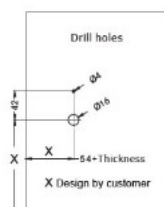

PRODUCT SHEET

Description:

Elec. Combi. Cam Lock, "Marc II M1", Public/Private, Black Body, Incl. Striking Plate & Straight Cam Pl, CE: 47mm, (Battery CR2032 Not Included) - Download User Guide, From www.siso.dk - Master Code can ONLY be changed in LOCKED, Position, Type Default Master Code: 11223344 +OK+OK+OK+New, Master Code x x x x x x x x (8 digits) + OK, Preset in, Public Mode

Item number:

14.60.393-0

Units	Box	Carton	HS Code	Barcode
Pcs.	1	50	8301300000	
				5704866517249

SISO A/S

Mileparken 11
DK-2740 Skovlunde
Denmark
VAT: 24786013

Phone +45 45 830 900

www.siso.dk
siso@siso.dk

Danske Bank
Nytorv Branch
Copenhagen
SWIFT: DABADKKK

Account no.
4180 3112 112936
IBAN Account
DK7230003112112936