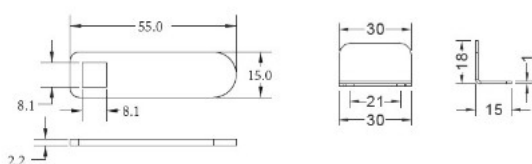

PRODUCT SHEET

Description:

Elec. Combi. Cam Lock, "Marc II M1", Public/Private, Black Body, Incl. Striking Plate & Straight Cam Pl, CE: 47mm, (Battery CR2032 Not Included) - Download User Guide, From www.siso.dk - Master Code can ONLY be changed in LOCKED, Position, Type Default Master Code: 11223344 +OK+OK+OK+New, Master Code x x x x x x x x (8 digits) + OK, Preset in, Public Mode

Item number:

14.60.393-0

| Units | Box | Carton | HS Code | Barcode |
|-------|-----|--------|------------|--|
| Pcs. | 1 | 50 | 8301300000 |  |
| | | | | 5704866517249 |

SISO A/S

Mileparken 11
DK-2740 Skovlunde
Denmark
VAT: 24786013