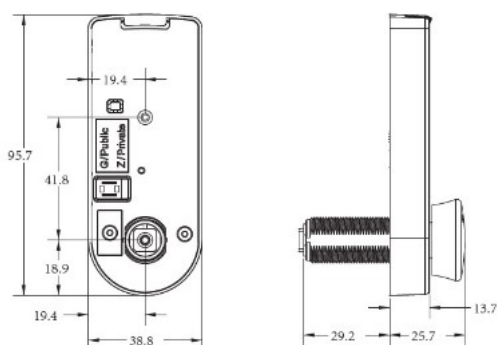

PRODUCT SHEET

Description:

Elec. Combi. Cam Lock, "Marc II M1", Public/Private, Black Body, Incl. Striking Plate & Straight Cam Pl, CE: 47mm, (Battery CR2032 Not Included) - Download User Guide, From www.siso.dk - Master Code can ONLY be changed in LOCKED, Position, Type Default Master Code: 11223344 +OK+OK+OK+New, Master Code x x x x x x x x (8 digits) + OK, Preset in, Public Mode

Item number:

14.60.393-0

| Units | Box | Carton | HS Code | Barcode |
|-------|-----|--------|------------|--|
| Pcs. | 1 | 50 | 8301300000 |  |
| | | | | 5704866517249 |

SISO A/S

Mileparken 11
DK-2740 Skovlunde
Denmark
VAT: 24786013