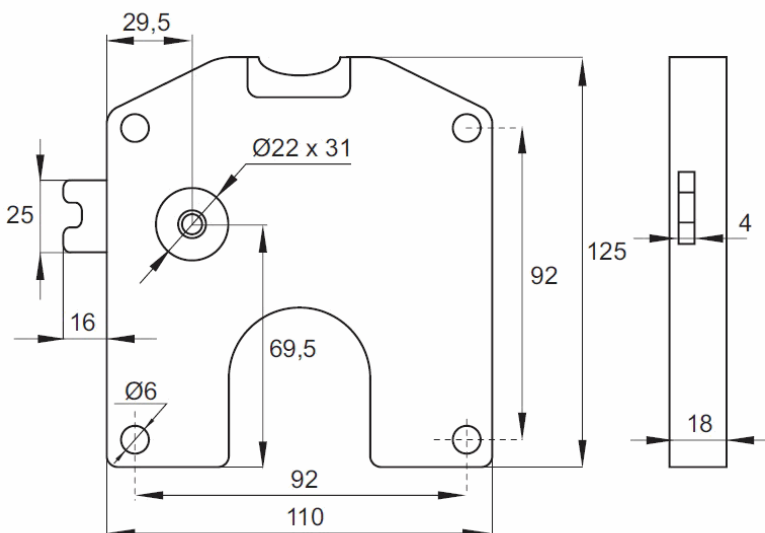

PRODUCT SHEET

Description

Coin Lock F/1 Euro,W/MIC System #01,CPL, RH,Snake SISO Metal
Keys, Black Plastic Body, Coin Entrance & Exit All Blue
Plastic, W/SISO Logo on Lock Body, w/Chrome Plated Rosette,
Included 1 Masterkey + MIC

SISO A/S
Mileparken 11
DK-2740 Skovlunde
Denmark
Phone: +45 45 830 900
Fax: +45 45 830 444
E-mail: siso@siso.dk
Web: www.siso.dk

Item number

14.60.249-1

Units	Box	Carton	HS Code	Barcode
Pcs.	6	48	8301300000	 5 704866 051811