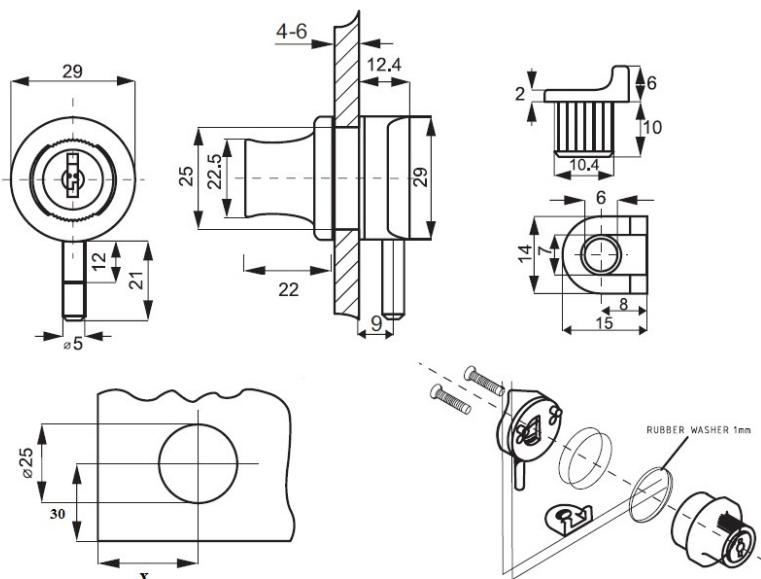

## Description:

Glass Door Lock X-689, CK SISO, Matt NPL, KA D20,4-6mm Glass

## Item number:

14.09.126-5

Units	Box	Carton	HS Code	Barcode
Pcs.	15	150	8301300000	
				5704866454070