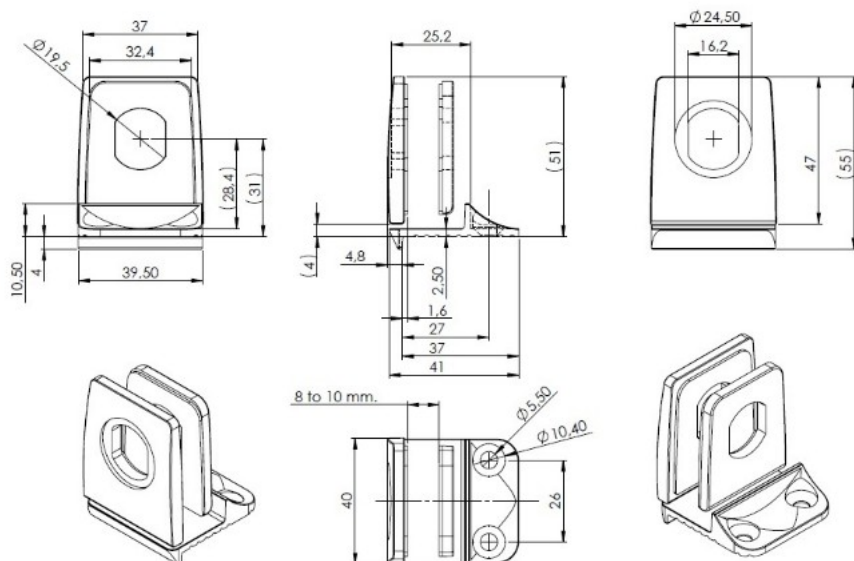

## Description:

Glass Door Lock Accessories "Obsession", 8-10mm Glass, CPL, Brass Material, Black Rubber Gaskets, W/Striking Plate (Cam, Lock 1925 Series to be Ordered Separately)

## Item number:

14.09.005-0

Units	Box	Carton	HS Code	Barcode
Set			8301600090	 5704866513821

(xx) installation dependend