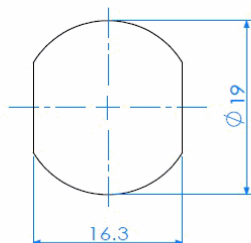

PRODUCT SHEET

Description

Cam Lock 1920, 90DG, Black Anodized, Cam No. A01, CK SISO

SISO A/S
Mileparken 11
DK-2740 Skovlunde
Denmark
Phone: (+45) 45 830 900
Fax: (+45) 45 830 444
E-mail: siso@siso.dk
Web: www.siso.dk

Item number

14.04.485-4

Units	Box	Carton	HS Code	Barcode
Pcs.	12	240	8301300000	 5 704866 506960

L1=16mm
L2=20mm
L3=25mm
L4=30mm