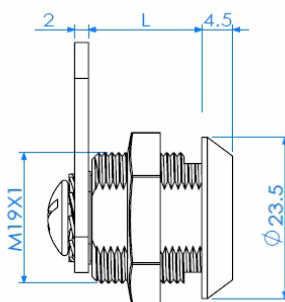

PRODUCT SHEET

Description

Cam Lock 1920, 90DG, Black Anodized, Cam No. A01, CK SISO

SISO A/S
Mileparken 11
DK-2740 Skovlunde
Denmark
Phone: (+45) 45 830 900
Fax: (+45) 45 830 444
E-mail: siso@siso.dk
Web: www.siso.dk

Item number

14.04.485-4

Units	Box	Carton	HS Code	Barcode
Pcs.	12	240	8301300000	 5 704866 506960

L1=16mm
L2=20mm
L3=25mm
L4=30mm