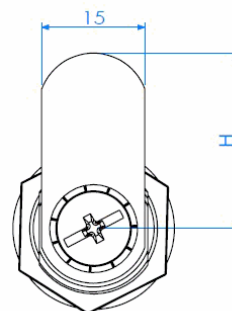

PRODUCT SHEET

Description

Cam Lock 1920, 90DG, Black Anodized, Cam No. A01, CK SISO

SISO A/S
Mileparken 11
DK-2740 Skovlunde
Denmark
Phone: (+45) 45 830 900
Fax: (+45) 45 830 444
E-mail: siso@siso.dk
Web: www.siso.dk

Item number

14.04.485-4

Units	Box	Carton	HS Code	Barcode
Pcs.	12	240	8301300000	 5 704866 506960

L1=16mm
L2=20mm
L3=25mm
L4=30mm