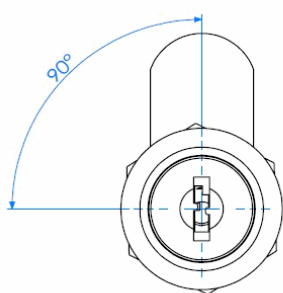

PRODUCT SHEET

Description

Cam Lock 1920, 90DG, Black Anodized, Cam No. A01, CK SISO

SISO A/S
Mileparken 11
DK-2740 Skovlunde
Denmark
Phone: (+45) 45 830 900
Fax: (+45) 45 830 444
E-mail: siso@siso.dk
Web: www.siso.dk

Item number

14.04.485-4

Units	Box	Carton	HS Code	Barcode
Pcs.	12	240	8301300000	 5 704866 506960

L1=16mm
L2=20mm
L3=25mm
L4=30mm