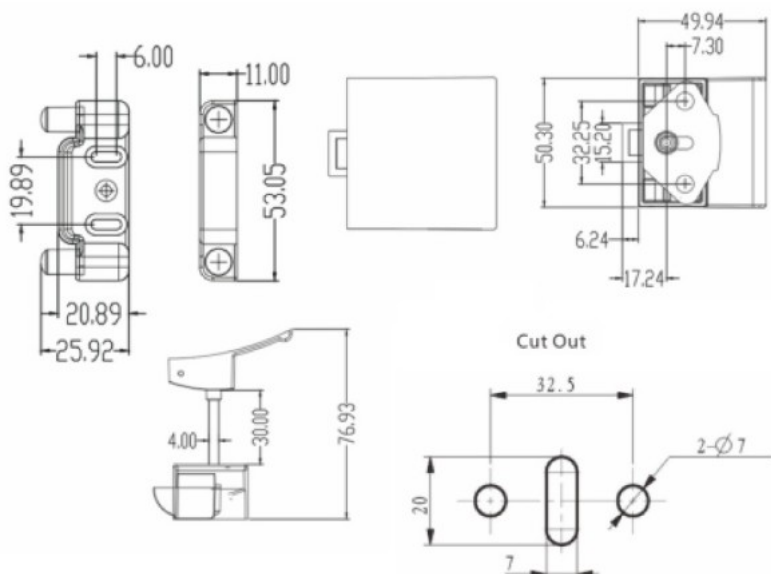

PRODUCT SHEET

Description:

Slam Lock "RV", W/Lift Handle "L", 5-22mm, Black, Zamak Handle & Grey ABS Housing, Incl. Grey ABS Striker W/Spring Tension

Item number:

14.03.076-0

Units	Box	Carton	HS Code	Barcode
Pcs.	10	100	8301300000	 5704866518369