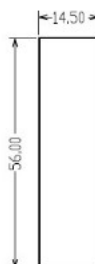

PRODUCT SHEET

Description:

Push Lock "RV", F/12-16 mm, CPL, "Recta" Zamak Knob & Grey ABS Housing, Incl. Grey ABS Striker W/Spring Tension & 3mm, Panel Reduction Spacer in Grey ABS

Item number:

14.03.042-0

Units	Box	Carton	HS Code	Barcode
Pcs.	10	100	8301300000	 5704866517935

SISO A/S

Mileparken 11
DK-2740 Skovlunde
Denmark
VAT: 24786013

Phone +45 45 830 900

www.siso.dk
siso@siso.dk

Danske Bank
Nytorv Branch
Copenhagen
SWIFT: DABADKKK

Account no.
4180 3112 112936
IBAN Account
DK7230003112112936