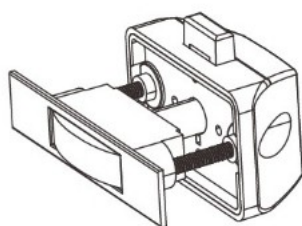

PRODUCT SHEET

Description:

Push Lock "RV", F/12-16 mm, CPL, "Recta" Zamak Knob & Grey ABS Housing, Incl. Grey ABS Striker W/Spring Tension & 3mm, Panel Reduction Spacer in Grey ABS

Item number:

14.03.042-0

Units	Box	Carton	HS Code	Barcode
Pcs.	10	100	8301300000	 5704866517935

SISO A/S

Mileparken 11
DK-2740 Skovlunde
Denmark
VAT: 24786013

Phone +45 45 830 900

www.siso.dk
siso@siso.dk

Danske Bank
Nytorv Branch
Copenhagen
SWIFT: DABADKKK

Account no.
4180 3112 112936
IBAN Account
DK7230003112112936