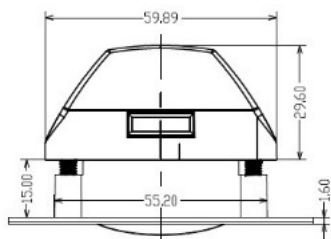

PRODUCT SHEET

Description:

Push Lock "RV", F/12-16 mm, CPL, "Recta" Zamak Knob & Grey ABS Housing, Incl. Grey ABS Striker W/Spring Tension & 3mm, Panel Reduction Spacer in Grey ABS

Item number:

14.03.042-0

Units	Box	Carton	HS Code	Barcode
Pcs.	10	100	8301300000	 5704866517935

SISO A/S

Mileparken 11
DK-2740 Skovlunde
Denmark
VAT: 24786013

Phone +45 45 830 900

www.siso.dk
siso@siso.dk

Danske Bank
Nytorv Branch
Copenhagen
SWIFT: DABADKKK

Account no.
4180 3112 112936
IBAN Account
DK7230003112112936