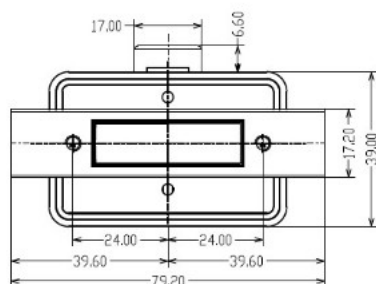

PRODUCT SHEET

Description:

Push Lock "RV", F/12-16 mm, CPL, "Recta" Zamak Knob & Grey ABS Housing, Incl. Grey ABS Striker W/Spring Tension & 3mm, Panel Reduction Spacer in Grey ABS

Item number:

14.03.042-0

Units	Box	Carton	HS Code	Barcode
Pcs.	10	100	8301300000	 5704866517935

SISO A/S

Mileparken 11
DK-2740 Skovlunde
Denmark
VAT: 24786013

Phone +45 45 830 900

www.siso.dk
siso@siso.dk

Danske Bank
Nytorv Branch
Copenhagen
SWIFT: DABADKKK

Account no.
4180 3112 112936
IBAN Account
DK7230003112112936