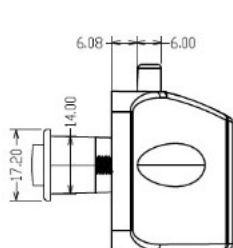

PRODUCT SHEET

Description:

Push Lock "RV", F/12-16 mm, CPL, "Recta" Zamak Knob & Grey ABS Housing, Incl. Grey ABS Striker W/Spring Tension & 3mm, Panel Reduction Spacer in Grey ABS

Item number:

14.03.042-0

Units	Box	Carton	HS Code	Barcode
Pcs.	10	100	8301300000	 5704866517935

SISO A/S

Mileparken 11
DK-2740 Skovlunde
Denmark
VAT: 24786013

Phone +45 45 830 900

www.siso.dk
siso@siso.dk

Danske Bank
Nytorv Branch
Copenhagen
SWIFT: DABADKKK

Account no.
4180 3112 112936
IBAN Account
DK7230003112112936