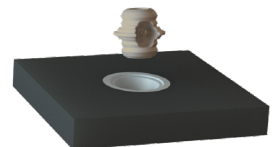

female part

SISO A/S

Mileparken 11 Phone: (+45) 45 830 900
DK - 2740 Skovlunde (Copenhagen) Fax: (+45) 45 830 444
Denmark E-mail: siso@siso.dk Web: www.siso.dk