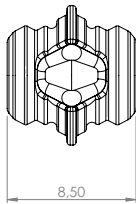

# SNAP FITTING "DIVA"

- high quality furniture fittings

LOW PROFILE CONNECTOR  
DOWN TO 5 MM PANEL THICKNESS

**Material:** PC, Grey  
**Panel thickness:** Min. 5 mm

**Size:**  
Female  $\varnothing 12 \times 4,8$  mm  
Male  $\varnothing 10 \times 8,5$  mm

**Item No.:**  
Female # 11.06.017  
Male # 11.06.018

female part

male part

female part