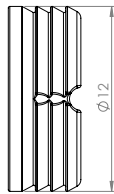

# SNAP FITTING "DIVA"

- high quality furniture fittings

LOW PROFILE CONNECTOR  
DOWN TO 5 MM PANEL THICKNESS

**Material:** PC, Grey  
**Panel thickness:** Min. 5 mm

**Size:**  
Female  $\varnothing 12 \times 4,8$  mm  
Male  $\varnothing 10 \times 8,5$  mm

**Item No.:**  
Female # 11.06.017  
Male # 11.06.018

female part