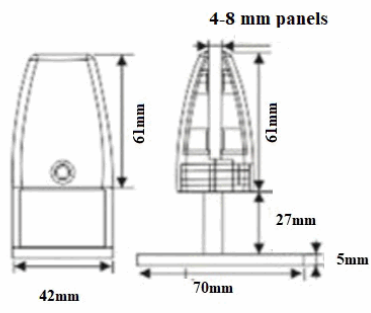

PRODUCT SHEET

Description

Partition Panel Clamp,Back-To-Back,Alu,Silver Painted,F/4-8
mm Panel Thickness. Incl. 4 Pcs of Bolts M6x25mm & 4 Pcs. of
Plastic Caps

SISO A/S
Mileparken 11
DK-2740 Skovlunde
Denmark
Phone: (+45) 45 830 900
Fax: (+45) 45 830 444
E-mail: siso@siso.dk
Web: www.siso.dk

Item number

22.10.812-0

Units	Box	Carton	HS Code	Barcode
-------	-----	--------	---------	---------

Pcs.	1	100	7616991099	
------	---	-----	------------	--

5 704866 503327

Back-To-Back