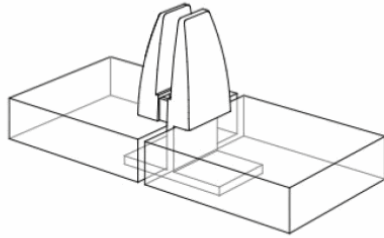

Back-To-Back