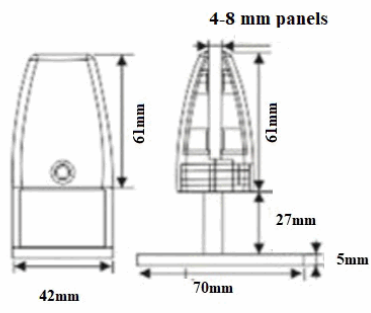

Back-To-Back