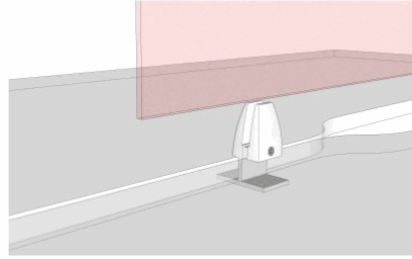

Back-To-Back