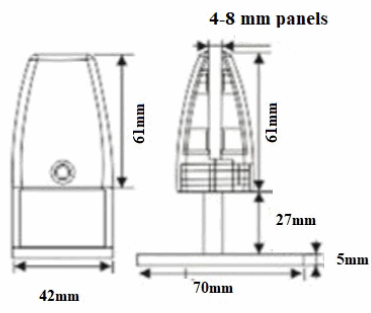

PRODUCT SHEET

Description

Partition Panel Clamp,Back-To-Back,Alu,White Painted,F/4-8
mm Panel Thickness. Incl. 4 Pcs of Bolts M6x25mm & 4 Pcs. of
Plastic Caps

SISO A/S
Mileparken 11
DK-2740 Skovlunde
Denmark
Phone: (+45) 45 830 900
Fax: (+45) 45 830 444
E-mail: siso@siso.dk
Web: www.siso.dk

Item number

22.10.810-0

Units	Box	Carton	HS Code	Barcode
-------	-----	--------	---------	---------

Pcs.	1	100	7616991099
------	---	-----	------------

5 704866 503303

Back-To-Back