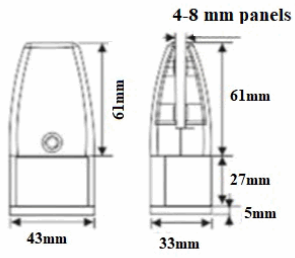

PRODUCT SHEET

Description

Partition Panel Clamp, Clamp-On, Alu, Silver Painted, F/4-8mm
Panel Thickness. Incl. 3 Pcs of Bolts M6x25mm & 3 Pcs. of
Plastic Caps

SISO A/S
Mileparken 11
DK-2740 Skovlunde
Denmark
Phone: (+45) 45 830 900
Fax: (+45) 45 830 444
E-mail: siso@siso.dk
Web: www.siso.dk

Item number

22.10.807-0

Units	Box	Carton	HS Code	Barcode
Pcs.	1	100	7616991099	 5 704866 503297

Clamp-On