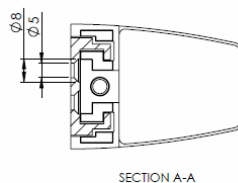

SECTION A-A

Top Fix