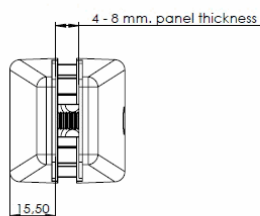

SECTION A-A

Top Fix