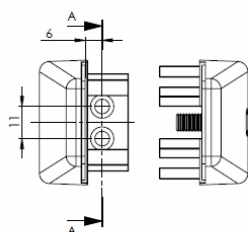

SECTION A-A

Top Fix