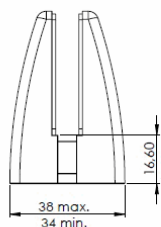

PRODUCT SHEET

Description

Partition Panel Clamp, Top-Fix, Alu, White Painted, F/4-8mm

Panel Thickness

SISO A/S

Mileparken 11

DK-2740 Skovlunde

Denmark

1

100

7616991099

5 704866 503242

SECTION A-A

Top Fix