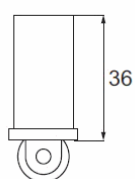

PRODUCT SHEET

Description

Door Catch Roller "Dania", Black Matt, 60x22mm, W/Adjustment

Function, Inset Hole For Body: 28X32mm, Zamak Body

SISO A/S

Mileparken 11

DK-2740 Skovlunde

Denmark

Phone: (+45) 45 830 900

Fax: (+45) 45 830 444

E-mail: siso@siso.dk

Web: www.siso.dk

Item number

15.25.032-0

Units	Box	Carton	HS Code	Barcode
-------	-----	--------	---------	---------

Pcs. 20 300 8302415000

5 704866 503983

Wheel adjustable by set screw: 0 - 8 mm