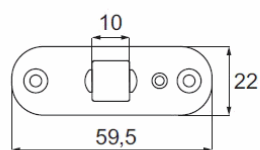

PRODUCT SHEET

Description

Door Catch Roller "Dania", Black Matt, 60x22mm, W/Adjustment

Function, Inset Hole For Body: 28X32mm, Zamak Body

SISO A/S

Mileparken 11

DK-2740 Skovlunde

Denmark

Phone: (+45) 45 830 900

Fax: (+45) 45 830 444

E-mail: siso@siso.dk

Web: www.siso.dk

Item number

15.25.032-0

Units	Box	Carton	HS Code	Barcode
-------	-----	--------	---------	---------

Pcs. 20 300 8302415000

5 704866 503983

Wheel adjustable by set screw: 0 - 8 mm