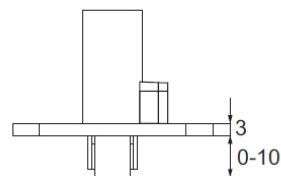

PRODUCT SHEET

Description

Door Catch Roller "Dania", Black Matt, 60x22mm, W/Adjustment

Function, Inset Hole For Body: 28X32mm, Zamak Body

SISO A/S

Mileparken 11

DK-2740 Skovlunde

Denmark

Phone: (+45) 45 830 900

Fax: (+45) 45 830 444

E-mail: siso@siso.dk

Web: www.siso.dk

Item number

15.25.032-0

Units	Box	Carton	HS Code	Barcode
-------	-----	--------	---------	---------

Pcs. 20 300 8302415000

5 704866 503983

Wheel adjustable by set screw: 0 - 8 mm