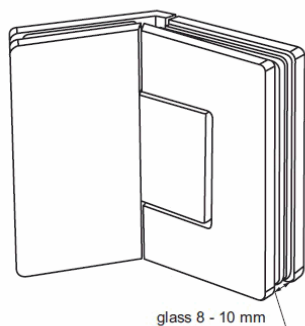

## Description

Shower Hinge "Rio", 135DG, SS-Look, Glass/Glass, 8-10mm  
Glass Thickness, W/Angle Adjustment Function & 15DG Return  
Function, Brass Material, Hidden Screws.  
Black Fiber Gaskets: 2 x 1mm & 2 x 2mm Thickness.  
Load Capacity Pr. Pair: 40kg

## Item number

15.23.893-0

Units	Box	Carton	HS Code	Barcode
-------	-----	--------	---------	---------

Pcs.

2

8302100090

5 704866 501347

glass 8 - 10 mm