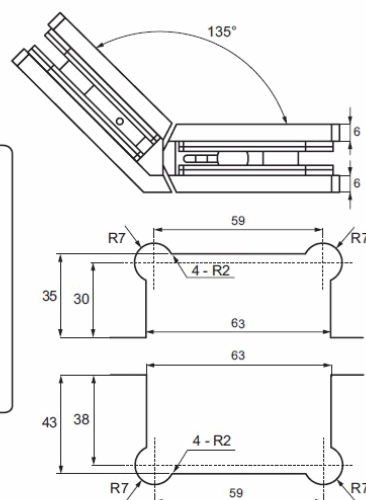

## Description

Shower Hinge "Rio", 135DG, SS-Look, Glass/Glass, 8-10mm  
Glass Thickness, W/Angle Adjustment Function & 15DG Return  
Function, Brass Material, Hidden Screws.  
Black Fiber Gaskets: 2 x 1mm & 2 x 2mm Thickness.  
Load Capacity Pr. Pair: 40kg

## Item number

15.23.893-0

Units	Box	Carton	HS Code	Barcode
-------	-----	--------	---------	---------

Pcs.

2

8302100090

5 704866 501347

glass 8 - 10 mm

91

135°

6

6

59

4 - R2

63

63