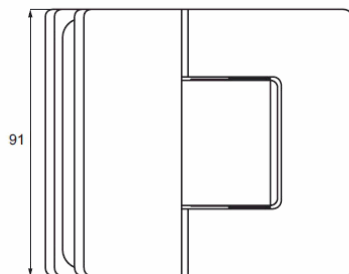

## Description

Shower Hinge "Rio", 135DG, SS-Look, Glass/Glass, 8-10mm  
Glass Thickness, W/Angle Adjustment Function & 15DG Return  
Function, Brass Material, Hidden Screws.  
Black Fiber Gaskets: 2 x 1mm & 2 x 2mm Thickness.  
Load Capacity Pr. Pair: 40kg

## Item number

15.23.893-0

Units	Box	Carton	HS Code	Barcode
-------	-----	--------	---------	---------

Pcs.

2

8302100090

5 704866 501347

glass 8 - 10 mm