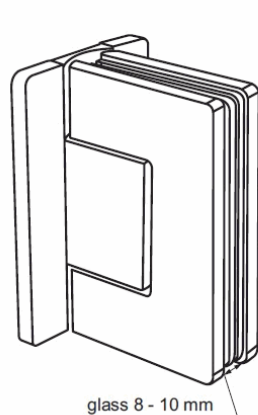

PRODUCT SHEET

Description

Shower Hinge "Rio", Wall/Glass, Black Finish, Centre Back Pl
, 8-10mm Glass Thickness, W/Angle Adjustment Function
& 15DG Return Function, Brass Material, Hidden Screws.
Black Fiber Gaskets: 2 x 1mm & 2 x 2mm Thickness.
Load Capacity Pr. Pair: 40kg

Pcs.

20

8302100090

5 704866 500517

glass 8 - 10 mm