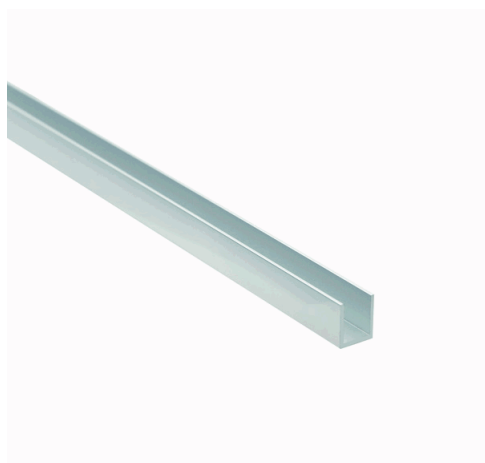

PRODUCT SHEET

Description

Alu. U-Channel, F/6mm Glass, Polished Alu, 2,5Mtr.1x12x8,2mm
(T/H/W)

SISO A/S
Mileparken 11
DK-2740 Skovlunde
Denmark
Phone: (+45) 45 830 900
Fax: (+45) 45 830 444
E-mail: siso@siso.dk
Web: www.siso.dk

Item number

15.22.500-1

Units	Box	Carton	HS Code	Barcode
-------	-----	--------	---------	---------

Pcs. 1 70 7604299090

5 704866 107709

Surface:	Mirror chrome	All other finish
L = Length	2300 mm.	2500 mm.